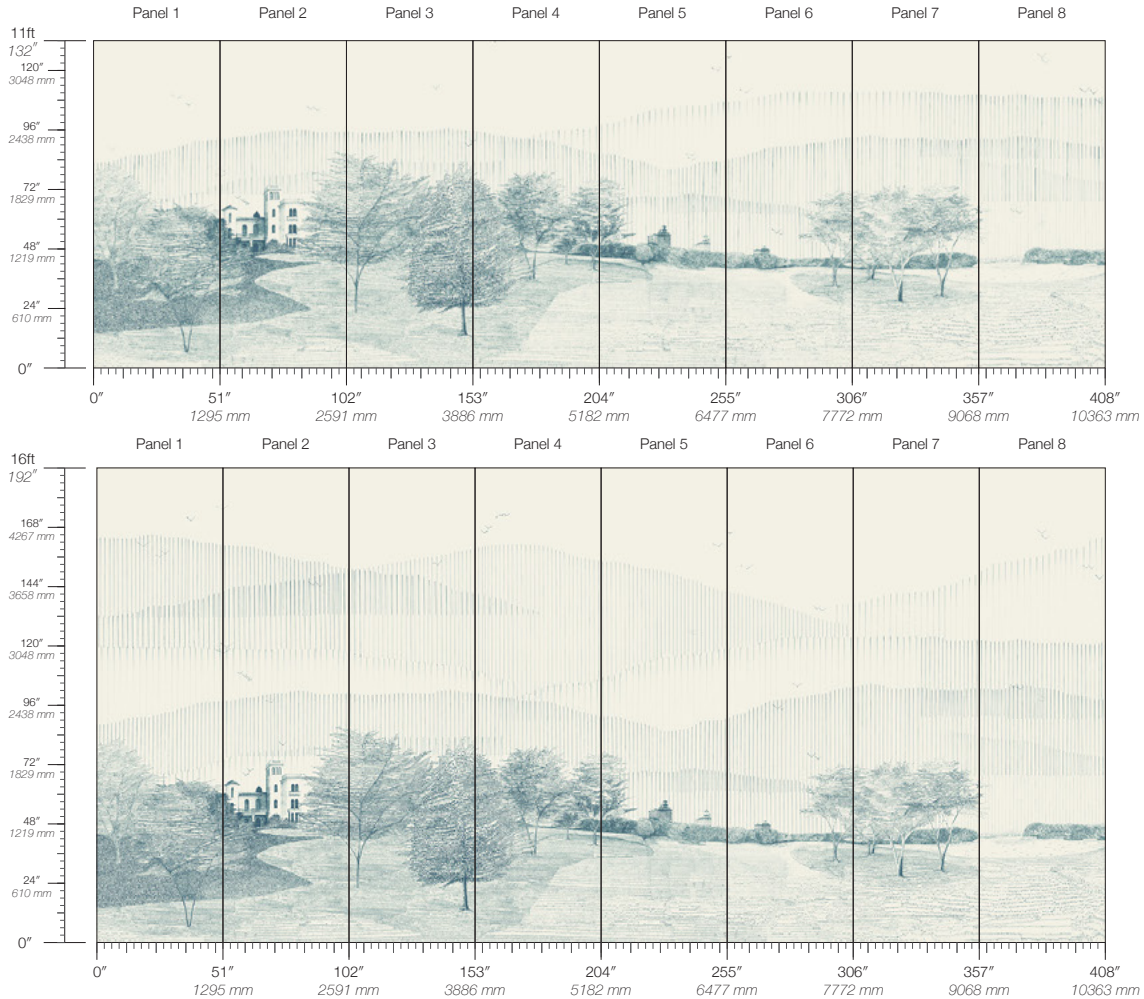

Scenic Lawn

Suitable for residential and commercial projects

COLOR

Lawn

STOCK

Made to order

ENVIRONMENTAL

Recycled Content
Phthalate Free
Low VOC
HPD Available

MAINTENANCE

Water-based cleanser

ITEM

5143

LEAD TIME

4 weeks to print

CONTACT

sales@calicowallpaper.com
+1 718 243 1705
57 Lispenard Street
New York, NY 10013 USA

CONTENT

Type II PVC-Free

MINIMUM

1 panel

SPECS

Polyester/Natural Fiber face
Fabric backing
14 oz per linear yard
435.2 g per linear meter
Smooth surface texture

DISCLAIMER

Refer to our website to see the full mural artwork. Reference the physical sample for color and texture. Panel maps represent mural artwork only.

PANEL WIDTH

51" / 1295 mm trimmed

PRICE

Available upon request

PANEL HEIGHT

132" / 3353 mm standard
192" / 4877 mm extended

ORIGIN

USA

TESTING

(US) ASTM E84 Adhered Class A
CCC-W-408D Type II
W-101 Type II Class A
ASTM E96 Procedure B - 66 Perms

REPEAT

Non-repeating

DETAILS

Custom options available